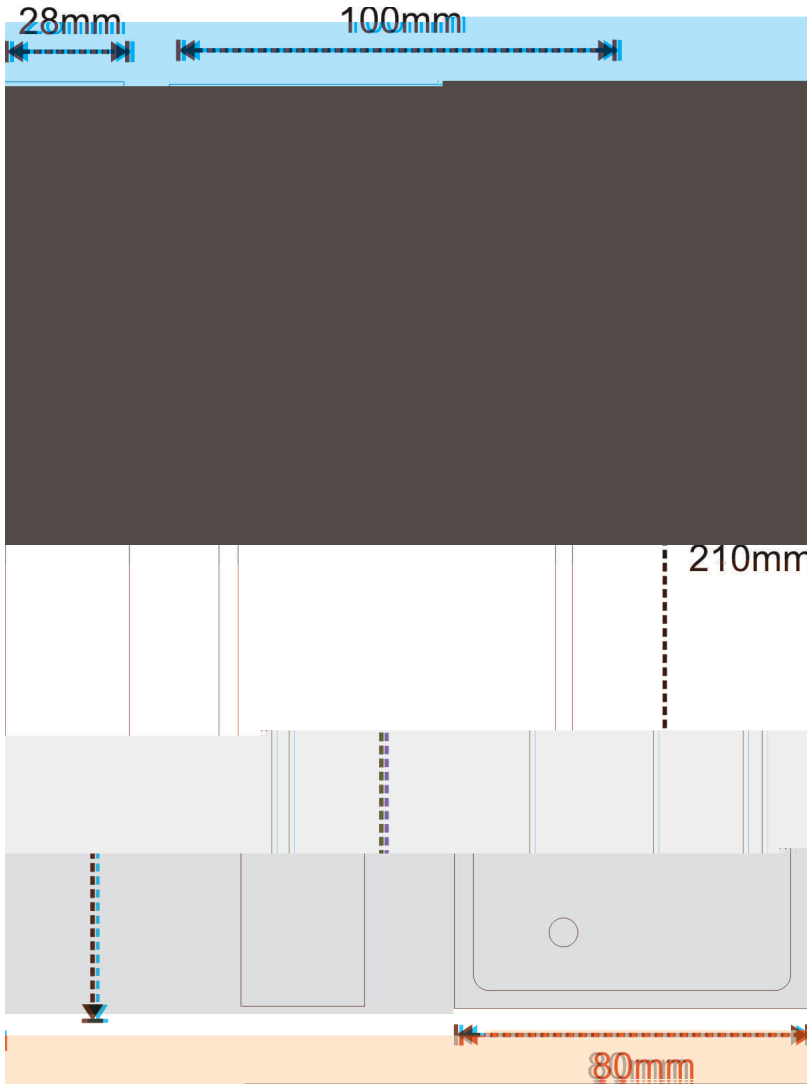

HS2

Hand-scanner / Deactivator

Anti-Theft Solutions

Hand-scanner Mode:

Deactivator Mode:

Features

HS2 Specifications

Hand-scanner / Deactivator

Model

Material:

Dimensions

Weight

Power

Special Features:

Frequency:

Specification